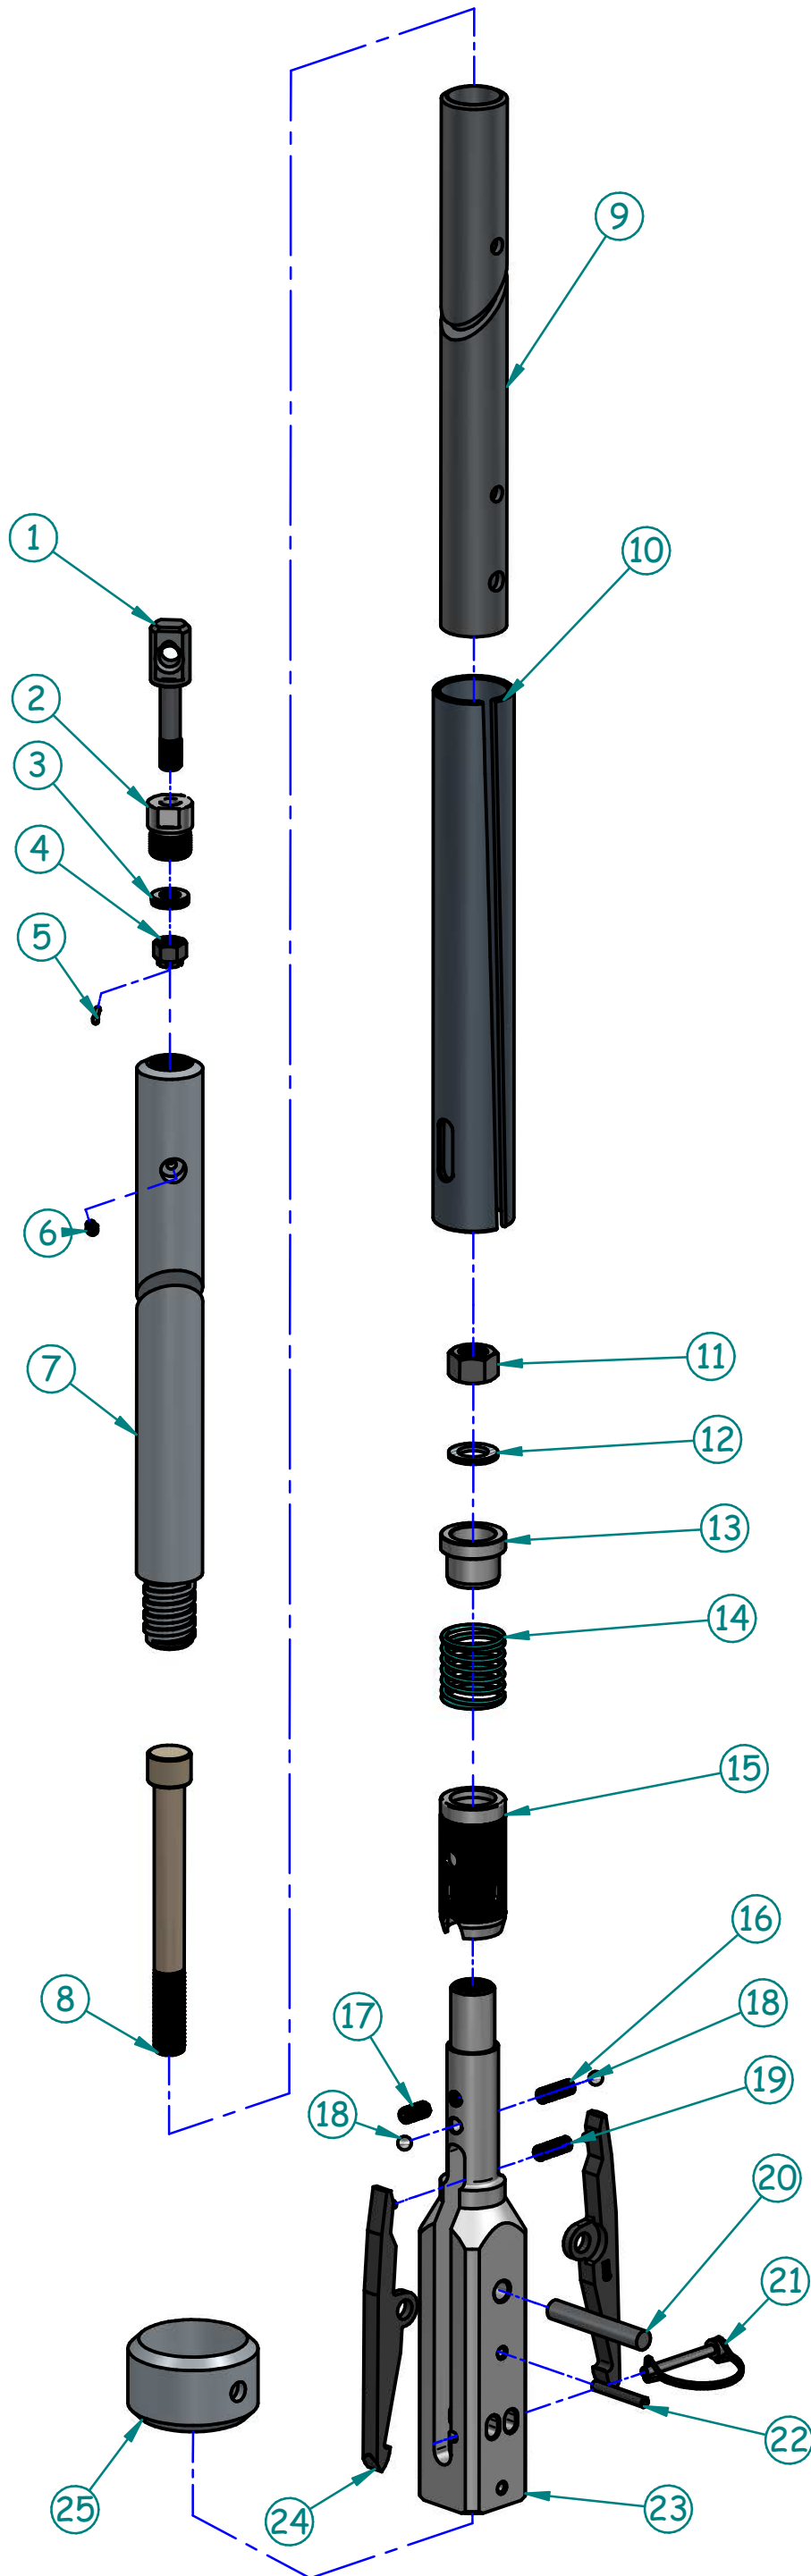

Item	Code	Description	QTY
	<b>PQOSHOTEZ</b>	<b>PQ EEZYLOCK OVERSHOT</b>	
1	BNHOSEB	EYE BOLT	1
2	BNHOSCSC	CABLE SWIVEL COLLAR	1
3	BNHOSCSB	CABLE SWIVEL BEARING	1
4	BNHOSCN	CASTLE NUT	1
5	BNHOSCPIN	B/N/H OVERSHOT COTTER PIN	1
6	GRENIP	GREASE NIPPLES 1/4 UNF	1
7	OSEZNHPBD	NHP CABLE SWIVEL BODY	1
8	OSEZNHPJS	NHP JAR STAFF	1
9	OSEZNHPJT	NHP JAR TUBE	1
10	OSEZNHPLS	NHP LOCKING SLEEVE LONG	1
11	OSEZNHPLN	NHP LOCK NUT	1
12	OSEZNHPWAS	NHP NORDLOCK WASHER	1
13	OSEZNHPCAP	NHP EEZYLOCK CAP	1
14	OSEZNHPSPR	NHP EEZYLOCK SPRING	1
15	OSEZNHPSLV	NHP EEZYLOCK SLEEVE SHORT	1
16	OSEZNHPCP	NHP EEZYLOCK COMPRESSION SPRING	1
17	BNHOSGS	SELF LOCKING GRUB SCREW 3/8 x 5/8	1
18	OSEZBALL	OVERSHOT BALL	2
19	LIFDOGSP	LIFTING DOG SPRING	1
20	HQOSLDPIN	HQ OVERSHOT LIFTING DOG PIN	1
21	OSEZNHPLPCWSPR	NHP LOCKING PIN C/W SPRING	1
22	NQOVERHSPRP	NQ OVERSHOT HEAD SPRING PIN	1
23	HQOSHOTEZH	HQ EEZYLOCK OVERSHOT HEAD	1
24	NQLDOG	NQ/HQ LIFTING DOGS (2/SET)	1
25	OSEZPASLV	PQ OVER SHOT ADAPTER SLEEVE	1

**HUD Mining Supplies (Pty) Ltd.** 

DATE	REVISION	TITLE
20/03/11	2	PQ EEZYLOCK OVERSHOT - R2

This drawing and the information contained thereon is the property of HUD Mining Supplies (Pty) Ltd and may not be disclosed or copied in whole or part thereof by any third party unless prior written permission is granted.