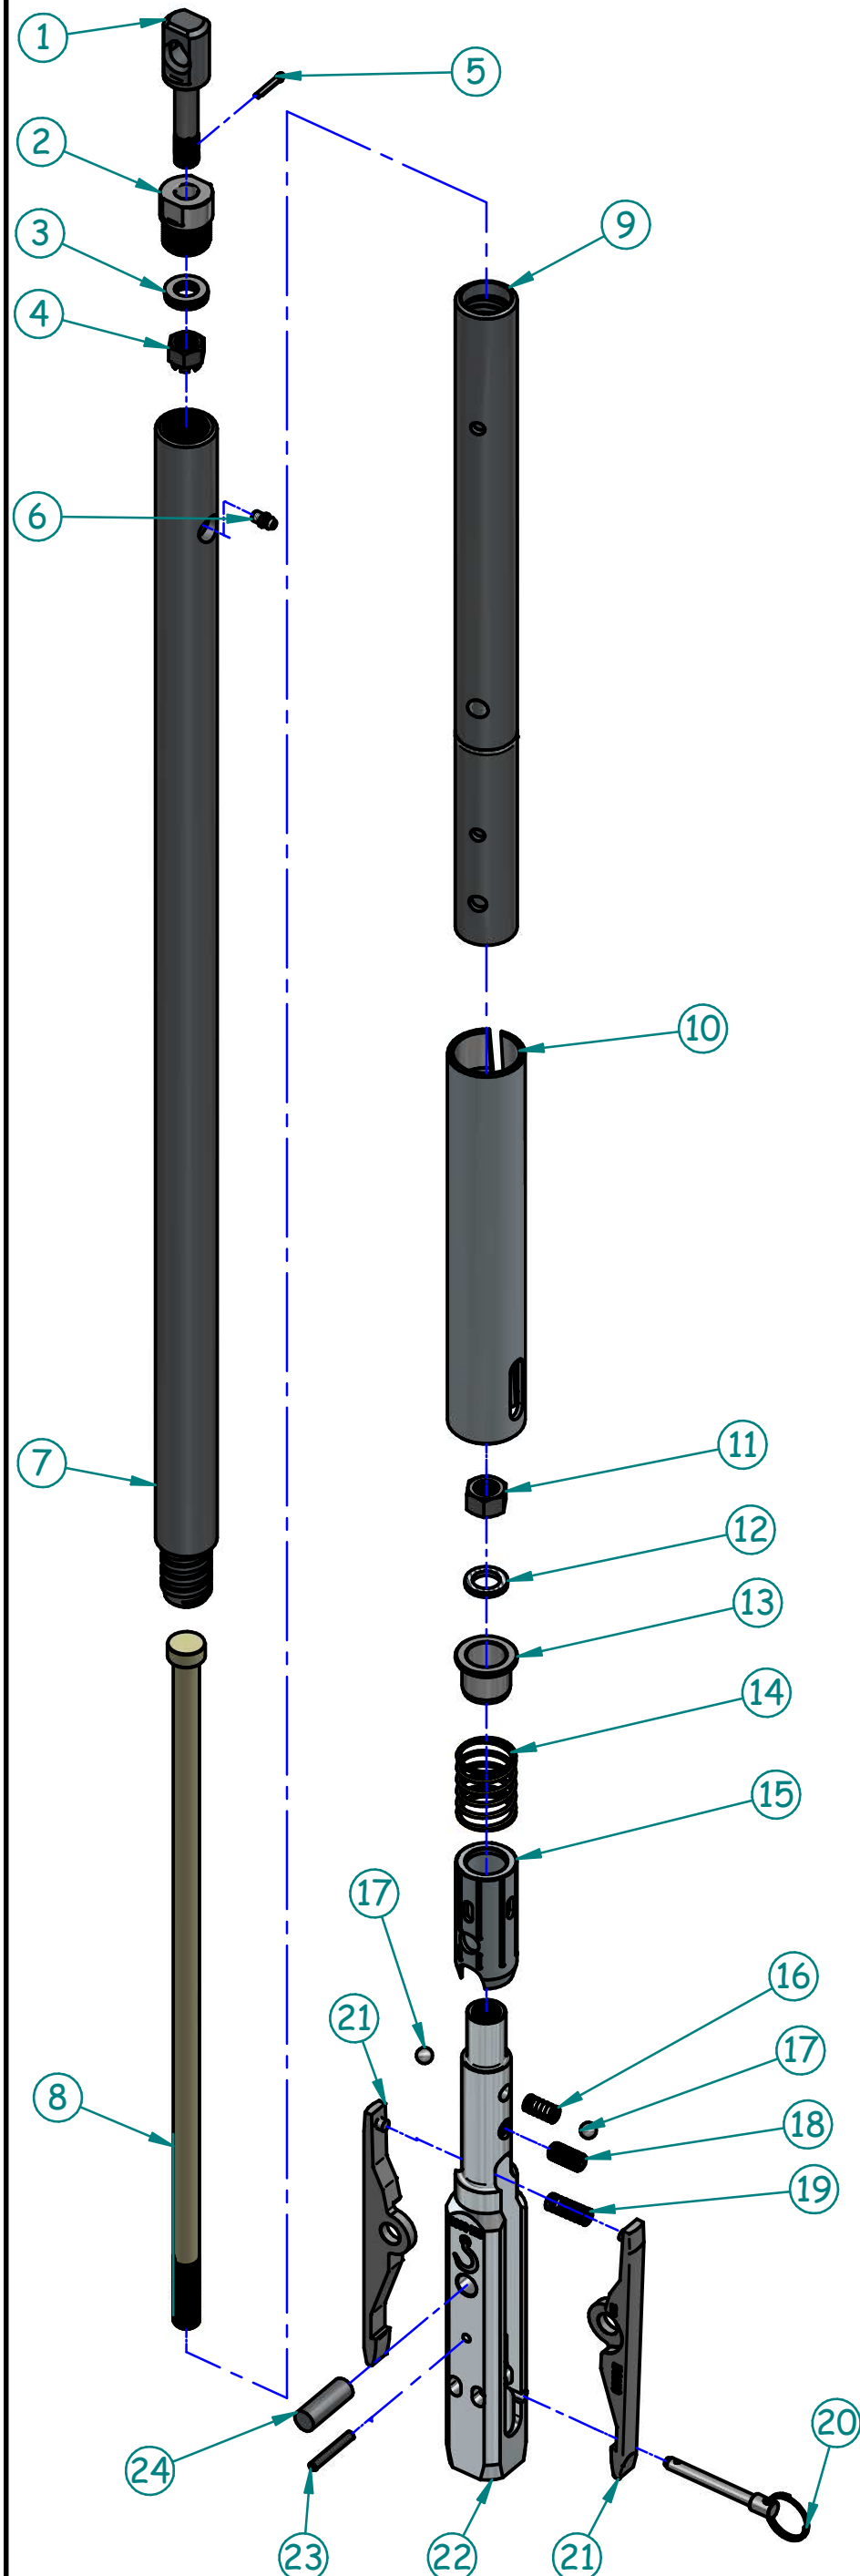

Item	Code	Description	QTY
	<b>BQOSHOTEZ</b>	<b>BQ EZYLOCK OVERSHOT</b>	
1	BNHOSEB	OVERSHOT EYE BOLT	1
2	BNHOSCSC	CABLE SWIVEL COLLAR	1
3	BNHOSCSB	CABLE SWIVEL BEARING	1
4	BNHOSCN	CASTLE NUT	1
5	BNHOSCPIN	B/N/H OVERSHOT COTTER PIN	1
6	GRENIP	GREASE NIPPLE	1
7	OSEZBBD	BQ CABLE SWIVEL BODY	1
8	OSEZBJS	BQ EZY LOCK JAR STAFF	1
9	OSEZBJT	BQ EZY LOCK JAR TUBE	1
10	OSEZBLS	BQ E/L O/SHOT LOCK SLEEVE SLOTTED	1
11	OSEZBLN	BQ EZY LOCK LOCK NUT	1
12	OSEZBWAS	BQ EZILOCK WASHER	1
13	OSEZBCAP	BQ EZY LOCK CAP	1
14	OSEZBSPR	BQ EZY LOCK SPRING	1
15	OSEZBSLV	BQ EZY LOCK SLEEVE	1
16	OSEZNHPCP	NHP EZI LOCK COMP SPRING	1
17	OSEZBALL	OVERSHOT BALL	2
18	BNHOSGS	SELF LOCK GRUB 3/8 x 5/8	1
19	LIFDOGSP	LIFTING DOG SPRING	1
20	OSEZNHPLPCWSPR	NHP LOCK PIN C/W SPR	1
21	BQLDOG	BQ EZYLOCK LIFTING DOG	2
22	OSEZBQHEAD	BQ EZY LOCK HEAD	1
23	BQOSLDSP	BQ O/SHOT SPR PIN 3/16x1 3/8	1
24	OSEZBPP	BQ EZILOCK PLAIN PIN	1

**HUD Mining Supplies (Pty) Ltd.** 

DATE	REVISION	TITLE
20/02/19	2	BQ EZYLOCK OVERSHOT - R2

This drawing and the information contained thereon is the property of HUD Mining Supplies (Pty) Ltd and may not be disclosed or copied in whole or part thereof by any third party unless prior written permission is granted.